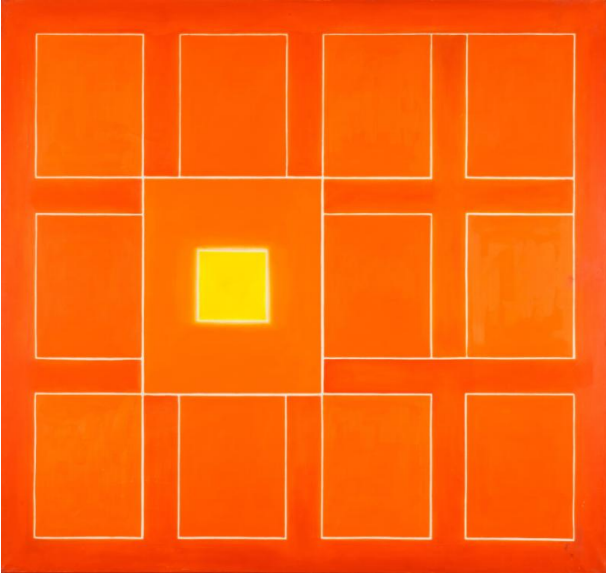

Basic Detail Report

Yellow Square

Date

1968

Primary Maker

Byrne, Michael

Medium

Acrylic on canvas

Dimensions

Object: 102 x 108 cm