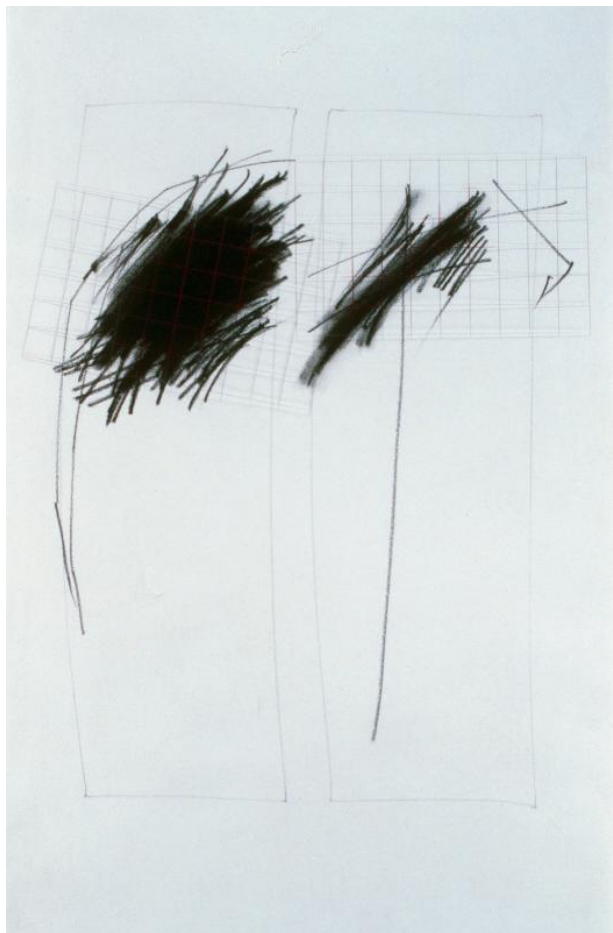

Basic Detail Report

Grid Drawing I

Date

1982

Primary Maker

FitzGerald, Mary

Medium

Mixed media

Dimensions

Object: 67 x 43 cm