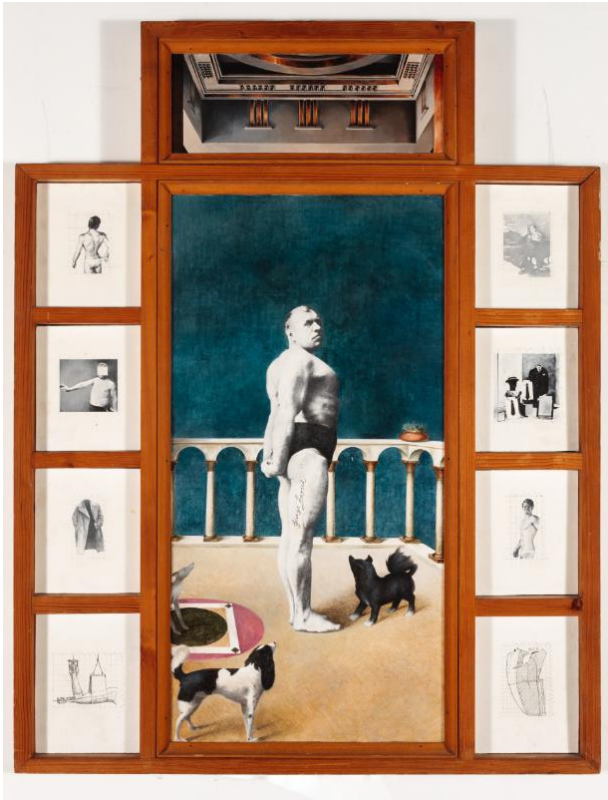

Basic Detail Report

George Lurich

Date

1973

Primary Maker

Harrison, Colin

Medium

Mixed media

Dimensions

Object: 90 x 70 cm