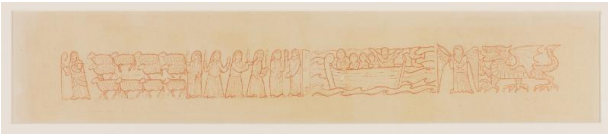

Basic Detail Report

Untitled

Date

1960

Primary Maker

Kelly, Oisin

Medium

Red ink

Dimensions

Object: 14 x 71 cm