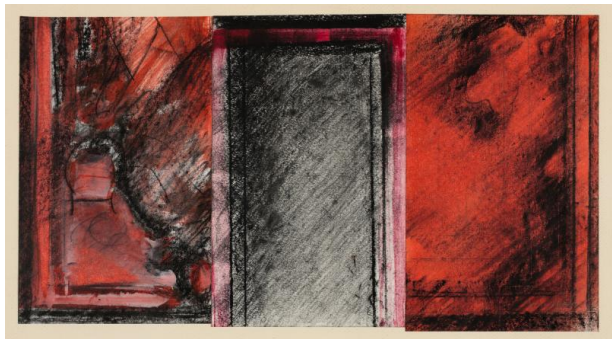

## Pompeian Doorway

**Date**

1981

**Primary Maker**

Madden, Anne

**Medium**

Pierre noir & oil on paper

### Dimensions

Object: 18 x 32 cm