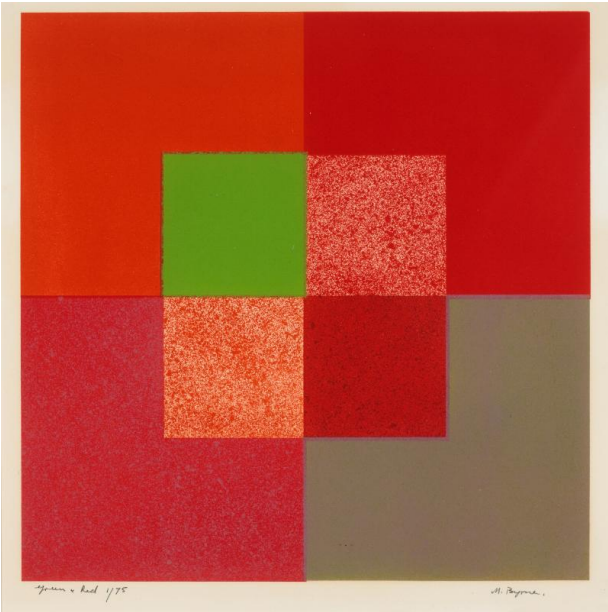

Basic Detail Report

Green and Red 1/75

Date

C.1980

Primary Maker

Byrne, Michael

Medium

Screenprint

Dimensions

Object: 40 x 40 cm