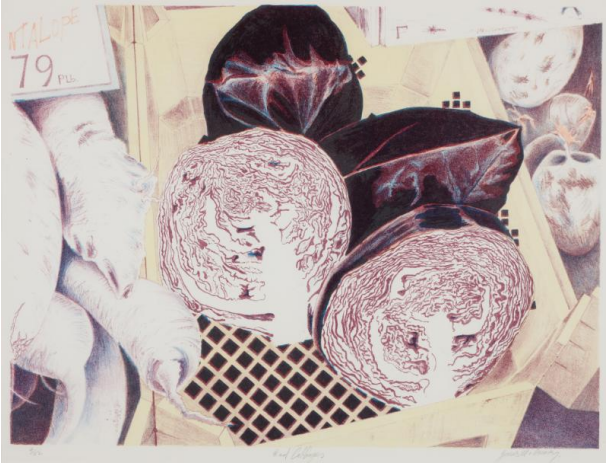

Basic Detail Report

Object: 30 x 40 cm

Red Cabbages 4/22

Date

C.1980

Primary Maker

McCreary, James

Medium

Lithograph

Dimensions