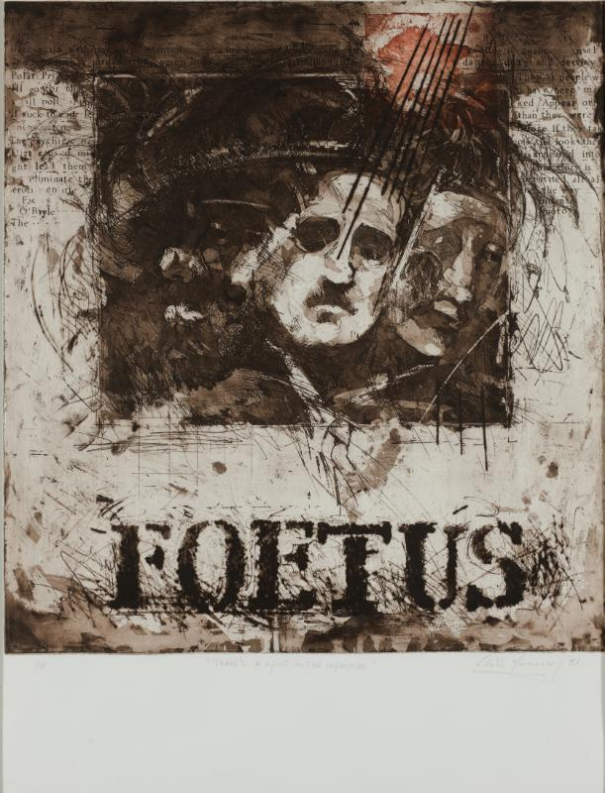

## There's a Split in the Infinitive 3/15

**Date**

1981

**Primary Maker**

Murray, Colin

**Medium**

Etching

**Dimensions**

Object: 61 x 55.5 cm