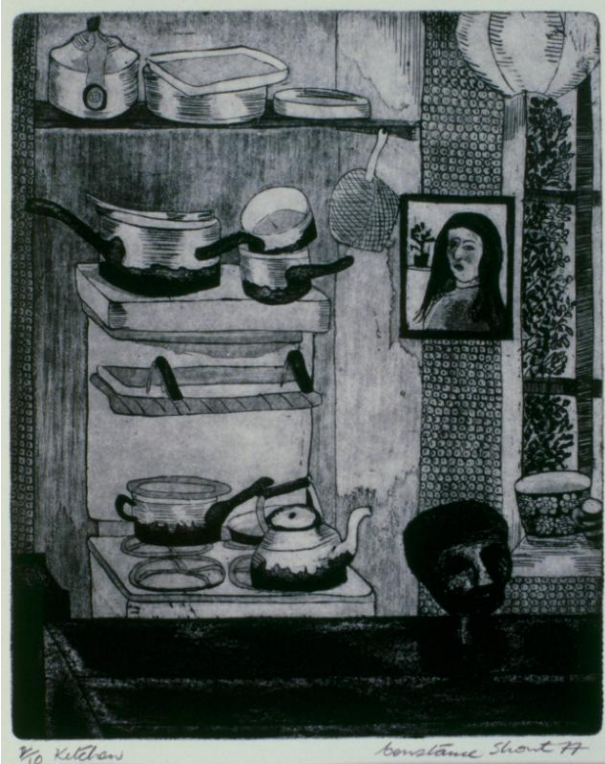

Basic Detail Report

Kitchen 2/10

Date

1977

Primary Maker

Short, Constance

Medium

Etching

Dimensions

Object: 25 x 20 cm