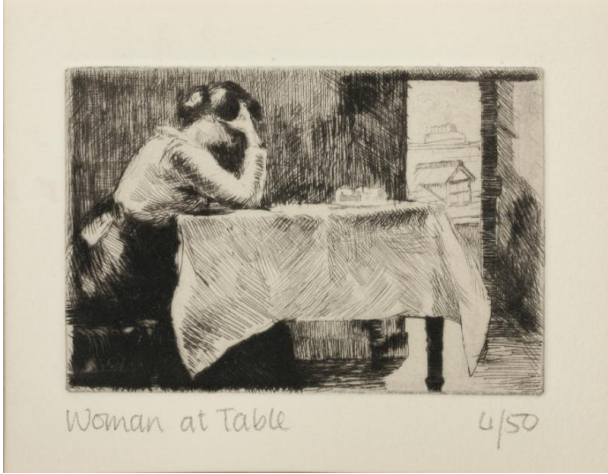

Basic Detail Report

Woman at a Table 4/50

Date

1973 (Reprint from original plates)

Primary Maker

Solomons, Estella

Medium

Etching

Dimensions

Object: 10 x 13 cm