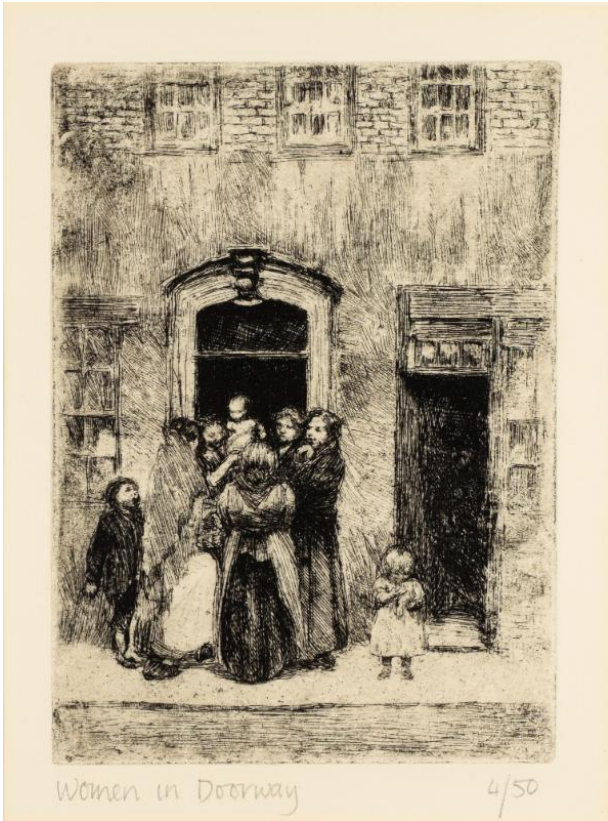

Basic Detail Report

Women in Doorway 4/50

Date

1973 (Reprint from original plates)

Primary Maker

Solomons, Estella

Medium

Etching

Dimensions

Object: 21 x 16 cm