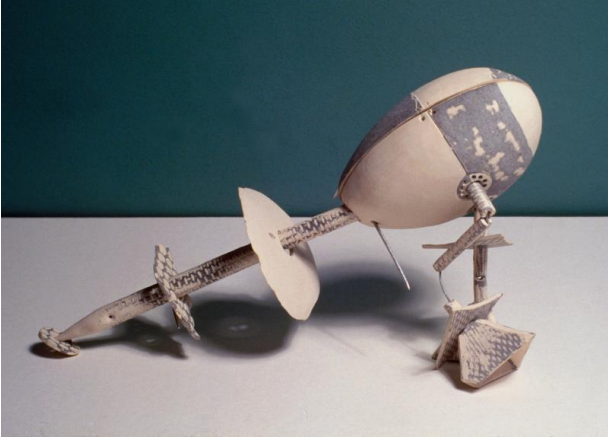

Basic Detail Report

Object: 14 x 23 x 7 cm

Bird Feeder

Date

1985

Primary Maker

Foley, Marie

Medium

Ceramic

Dimensions