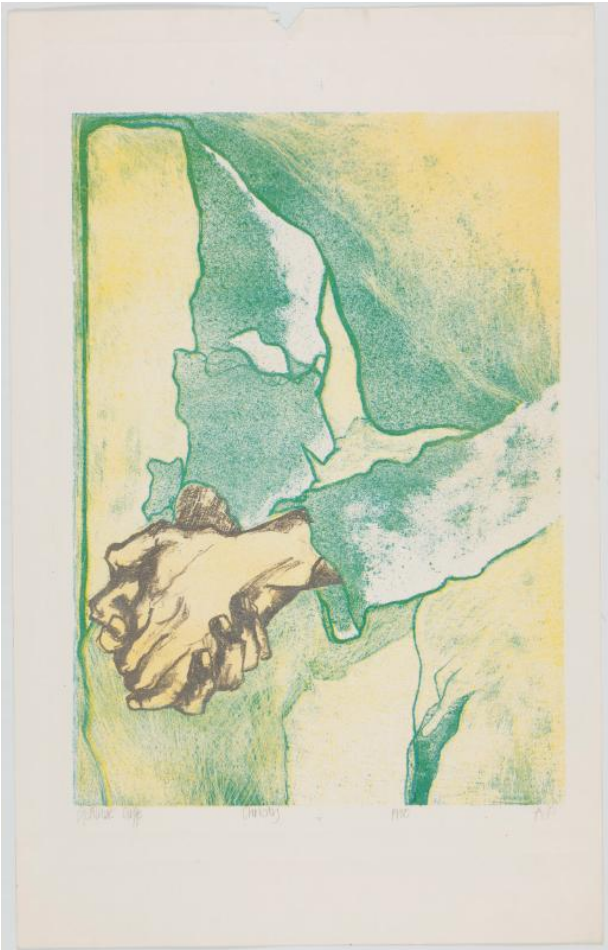

Basic Detail Report

Christy A/P

Date

1980

Primary Maker

Cuffe, Grainne

Medium

Lithograph

Dimensions

Object: 68 x 43 cm