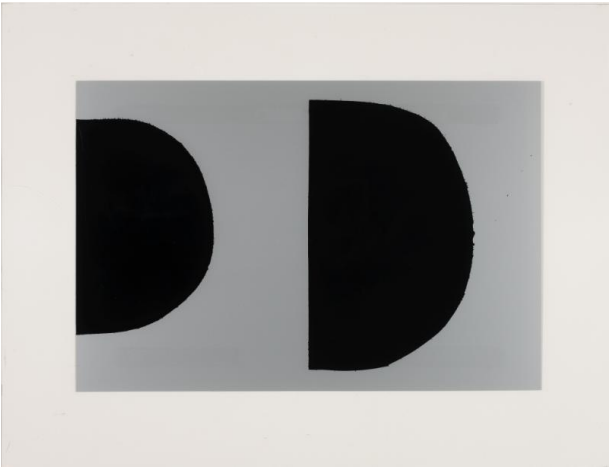

Basic Detail Report

Object: 46 x 61 cm

Eclipse

Date

1969

Primary Maker

Madden, Anne

Medium

Screenprint on perspex

Dimensions