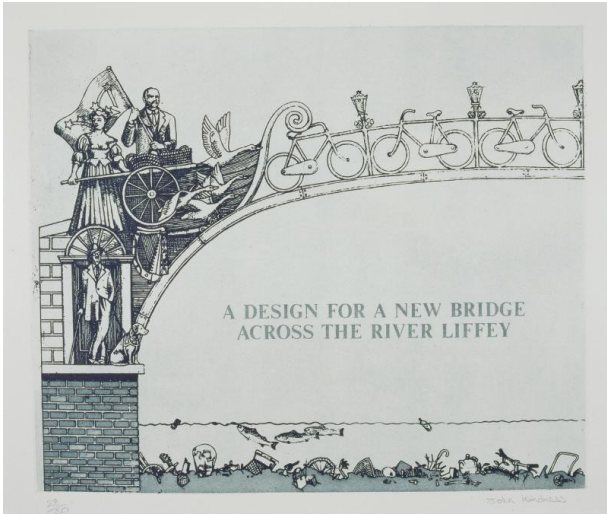

# Basic Detail Report

---

Object: 51 x 66 cm

## Design for a New Bridge Across the River Liffey 28/50

**Date**

1996

**Primary Maker**

Kindness, John

**Medium**

Etching

**Dimensions**