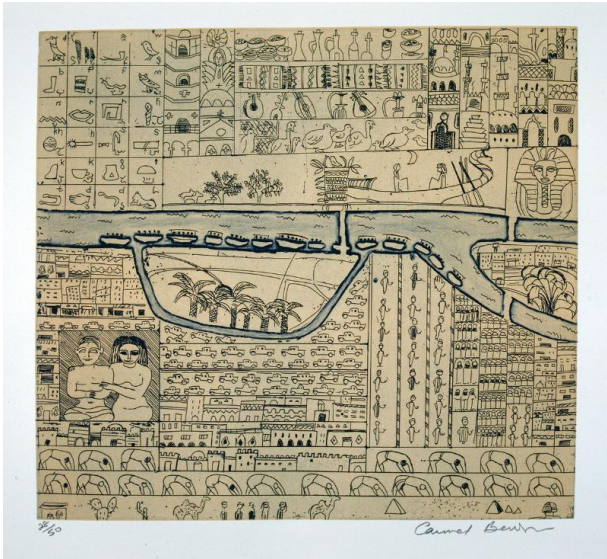

Basic Detail Report

Untitled 28/50

Date

1996

Primary Maker

Benson, Carmel

Medium

Etching

Dimensions

Object: 51 x 66 cm