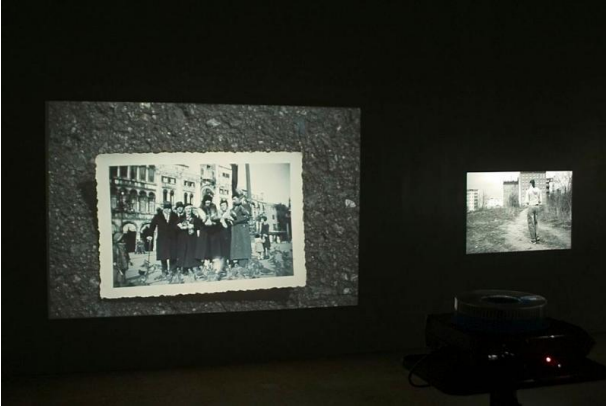

Basic Detail Report

Two screen projected slide installation

Dimensions

162 slides

Sequences, Senarios & Locations (Part III - The Lost Photographs of Alfred H.)

Date

2005

Primary Maker