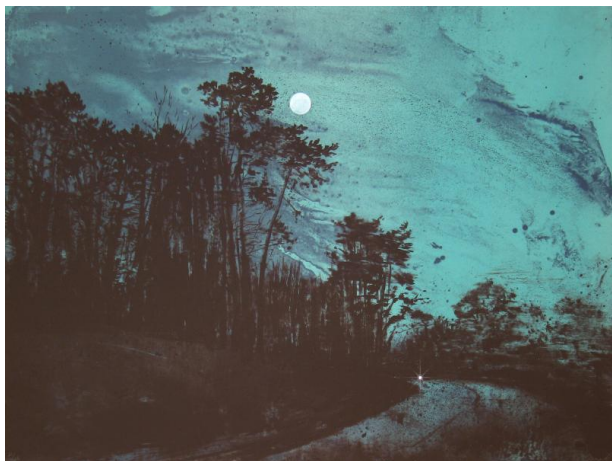

Basic Detail Report

Object: 59 × 84 cm Framed: 68.5 × 93 cm

Parlous Land (Oncoming) 21/45

Date

2006

Primary Maker

Magill, Elizabeth

Medium

Lithograph

Dimensions