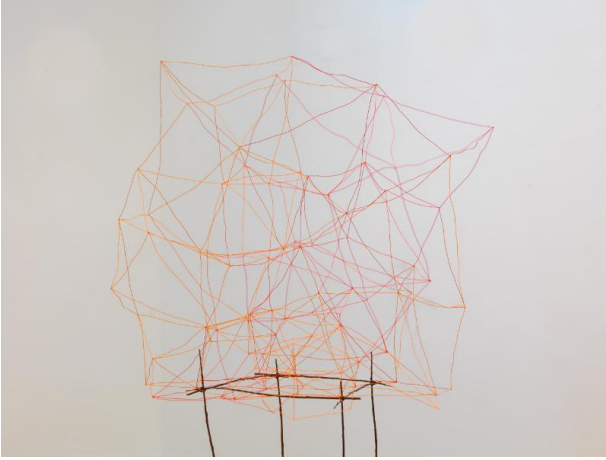

Basic Detail Report

Rolling Out (Kompong Khleang)

Date

2013

Primary Maker

Madden, Maggie

Medium

Willow rods, red and orange telephone wire, glue,

Description

Transport - 1 large crate

Dimensions

Object: 200 × 60 cm Storage (crate): 213 × 84 × 81 cm