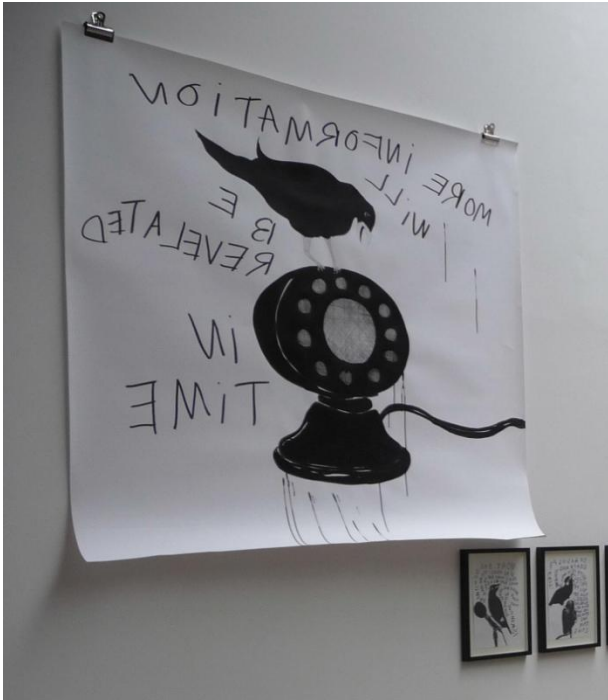

Basic Detail Report

The Broadcast Revelations: Large Mynah Drawing (3) More Information Will Be Revealed In Time

Date

2009

Primary Maker

Phelan, Garrett

Medium

Indian ink on paper

Dimensions

Object: 150 × 145 cm