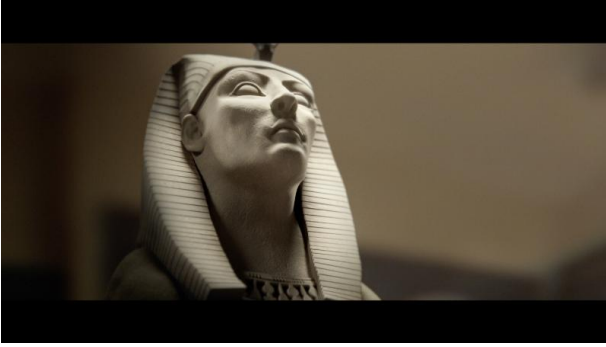

Basic Detail Report

And If In A Thousand Years (2/5)

Date

2017

Primary Maker

Hough, Patrick

Medium

Single Channel HD Video

Description

Merging CGI animation, laser scanning and live action footage, And If In A Thousand Years takes us to an archeological site in California where the remains of an epic 1920's Egyptian film set have been uncovered. Untethered from its ruined plasterwork body, a CGI Sphinx now stalks the landscape - a digital ghost of the original filmset decor - in search of identity and purpose.

Dimensions

22mins, 14 secs